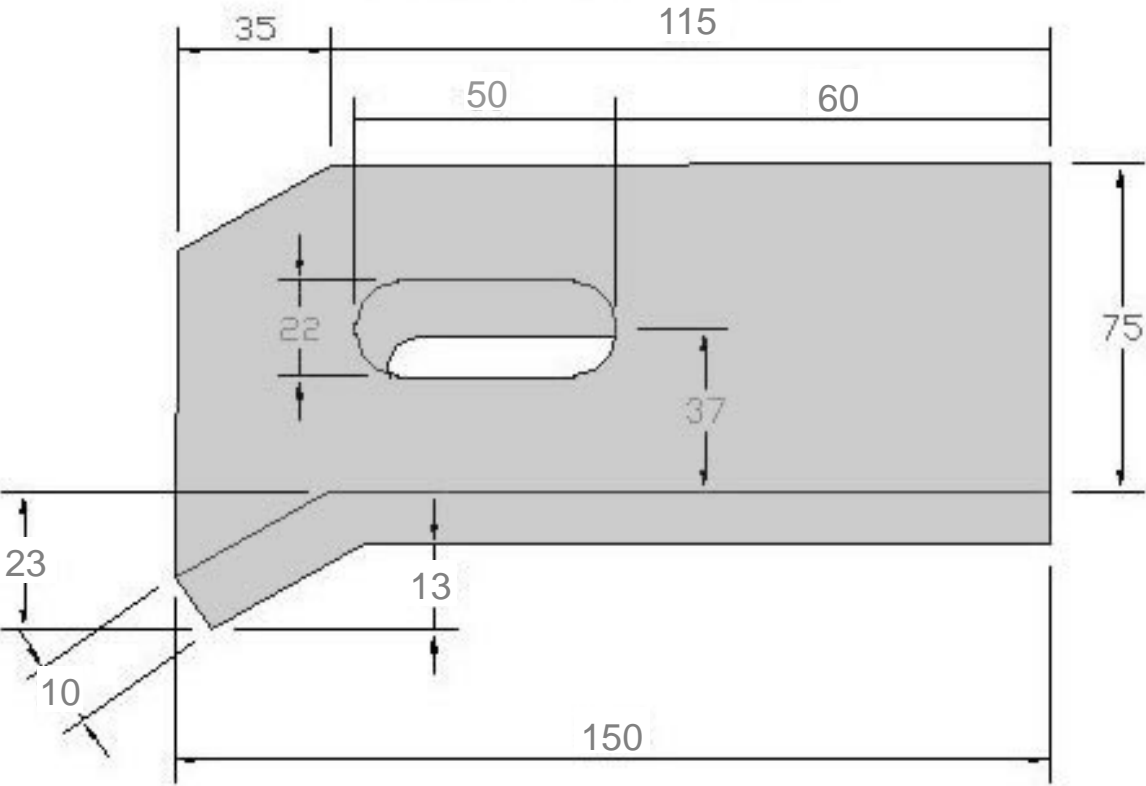

PANEL CLIP 150 X 75 X 10mm (50 x 22mm slot)

Length	150mm
Width	75mm
Thickness	10mm
Slot	50mm x 22mm
Grade of steel	300 series
Corrosion Protection	Hot Dip Galvanised